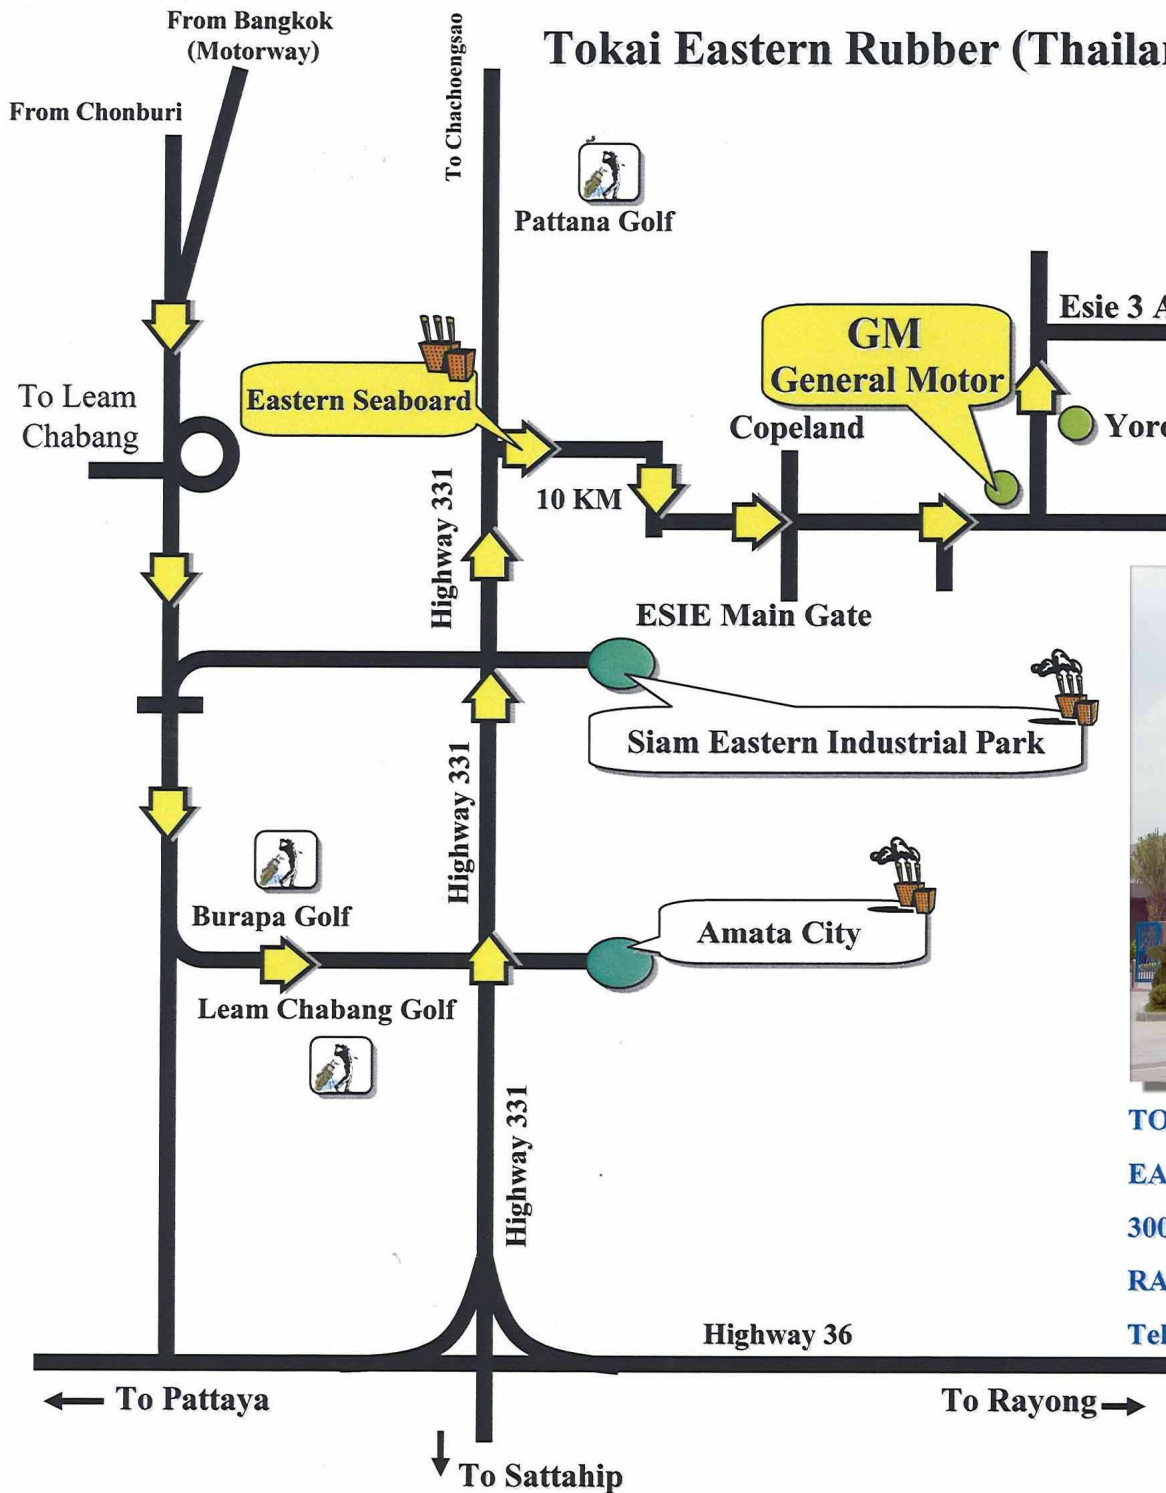

Tokai Eastern Rubber (Thailand), Ltd. (MAP of Eastern Seaboard)

TOKAI EASTERN RUBBER (THAILAND), LTD.
EASTERN SEABOARD INDUSTRIAL ESTATE
300/9 MOO 1 T.TASIT, A.PLUAKDAENG
RAYONG 21140 THAILAND
 Tel. 0-3892-7500 Fax. 0-3892-7599.